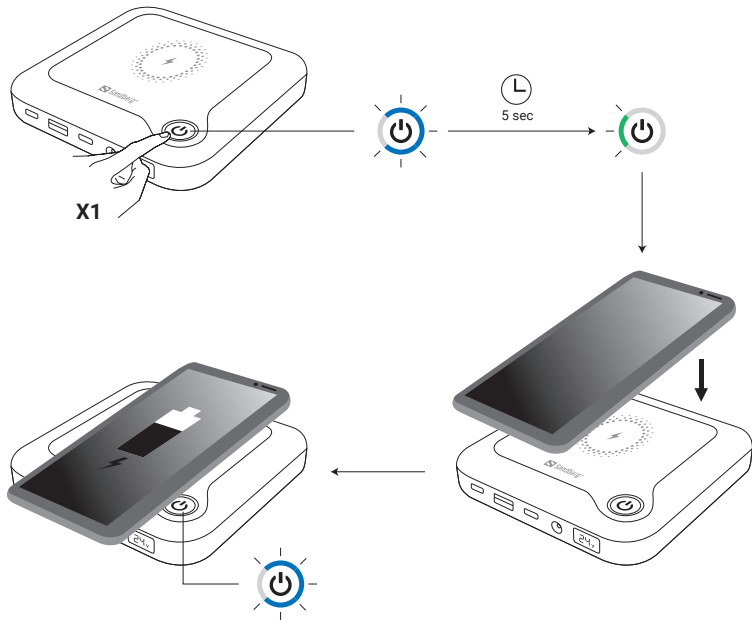

Wireless charger