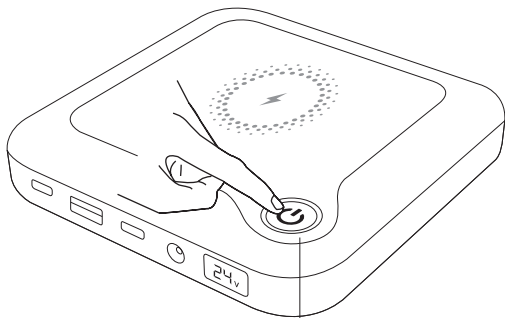

USB-A Output: 5V/3A,
9V/2A, 12V/1.5A

How to charge the power bank

DC/PD Input

Solar Panel
Charger

Car
Charger

Wall
Charger

NOTE: DC charger not included.

Power indicator button

Press short to get charging status:

1 LED: 25%

2 LED: 50%

3 LED: 75%

4 LED: 100%

LED: after 5 seconds

Charging a laptop with DC cable - important note

1.