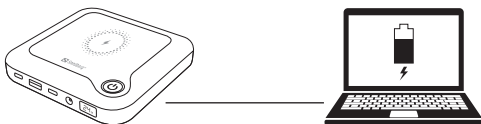

Charging a laptop with DC cable - important note

1.

2. VOLT:

3.

NOTE: Label on laptop charger states VOLT.