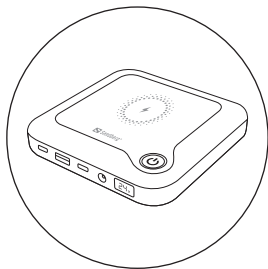

USB-C2 Input/Output:
5V/3A, 9V/3A, 12V/3A,
15V/3A, 20V/2.25A

DC:
Input: 12-24V/2A
Output: 12V/6.7A, 15V/4A,
19V/3.8A, 24V/3.8A

Button &
Power Indicator

Display

USB-C1 Input/Output:
5V/3A, 9V/3A, 12V/3A,
15V/3A, 20V/3A

USB-A Output: 5V/3A,
9V/2A, 12V/1.5A

How to charge the power bank

DC/PD Input

Solar Panel
Charger

Car
Charger

Wall
Charger

NOTE: DC charger not included.

Power indicator button