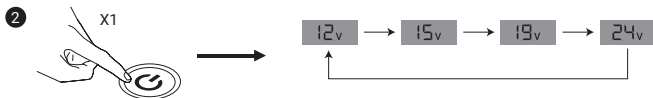

Charging a laptop with DC cable - important note

1.

2. VOLT:

3.

NOTE: Label on laptop charger states VOLT.