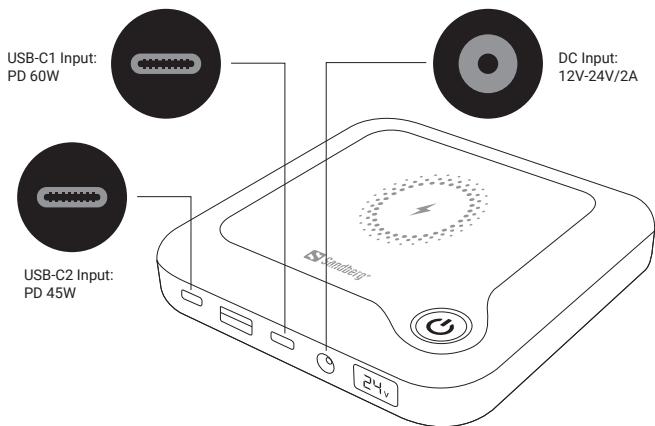

USB-C2 Input/Output:
5V/3A, 9V/3A, 12V/3A,
15V/3A, 20V/2.25A

DC:
Input: 12-24V/2A
Output: 12V/6.7A, 15V/4A,
19V/3.8A, 24V/3.8A

Button &
Power Indicator

Display

USB-C1 Input/Output:
5V/3A, 9V/3A, 12V/3A,
15V/3A, 20V/3A

USB-A Output: 5V/3A,
9V/2A, 12V/1.5A

How to charge the power bank

DC/PD Input

Solar Panel
Charger

Car
Charger

Wall
Charger

NOTE: DC charger not included.

Power indicator button

USB-C1 input: 5V/3A, 9V/3A, 12V/3A, 15V/3A, 20V/3A (60W Max)

USB-C2 input: 5V/3A, 9V/3A, 12V/3A, 15V/3A, 20V/2.25A (45W Max)

USB-C1 output: 5V/3A, 9V/3A, 12V/3A, 15V/3A, 20V/3A (60W Max)

USB-C2 output: 5V/3A, 9V/3A, 12V/3A, 15V/3A, 20V/2.25A (45W Max)